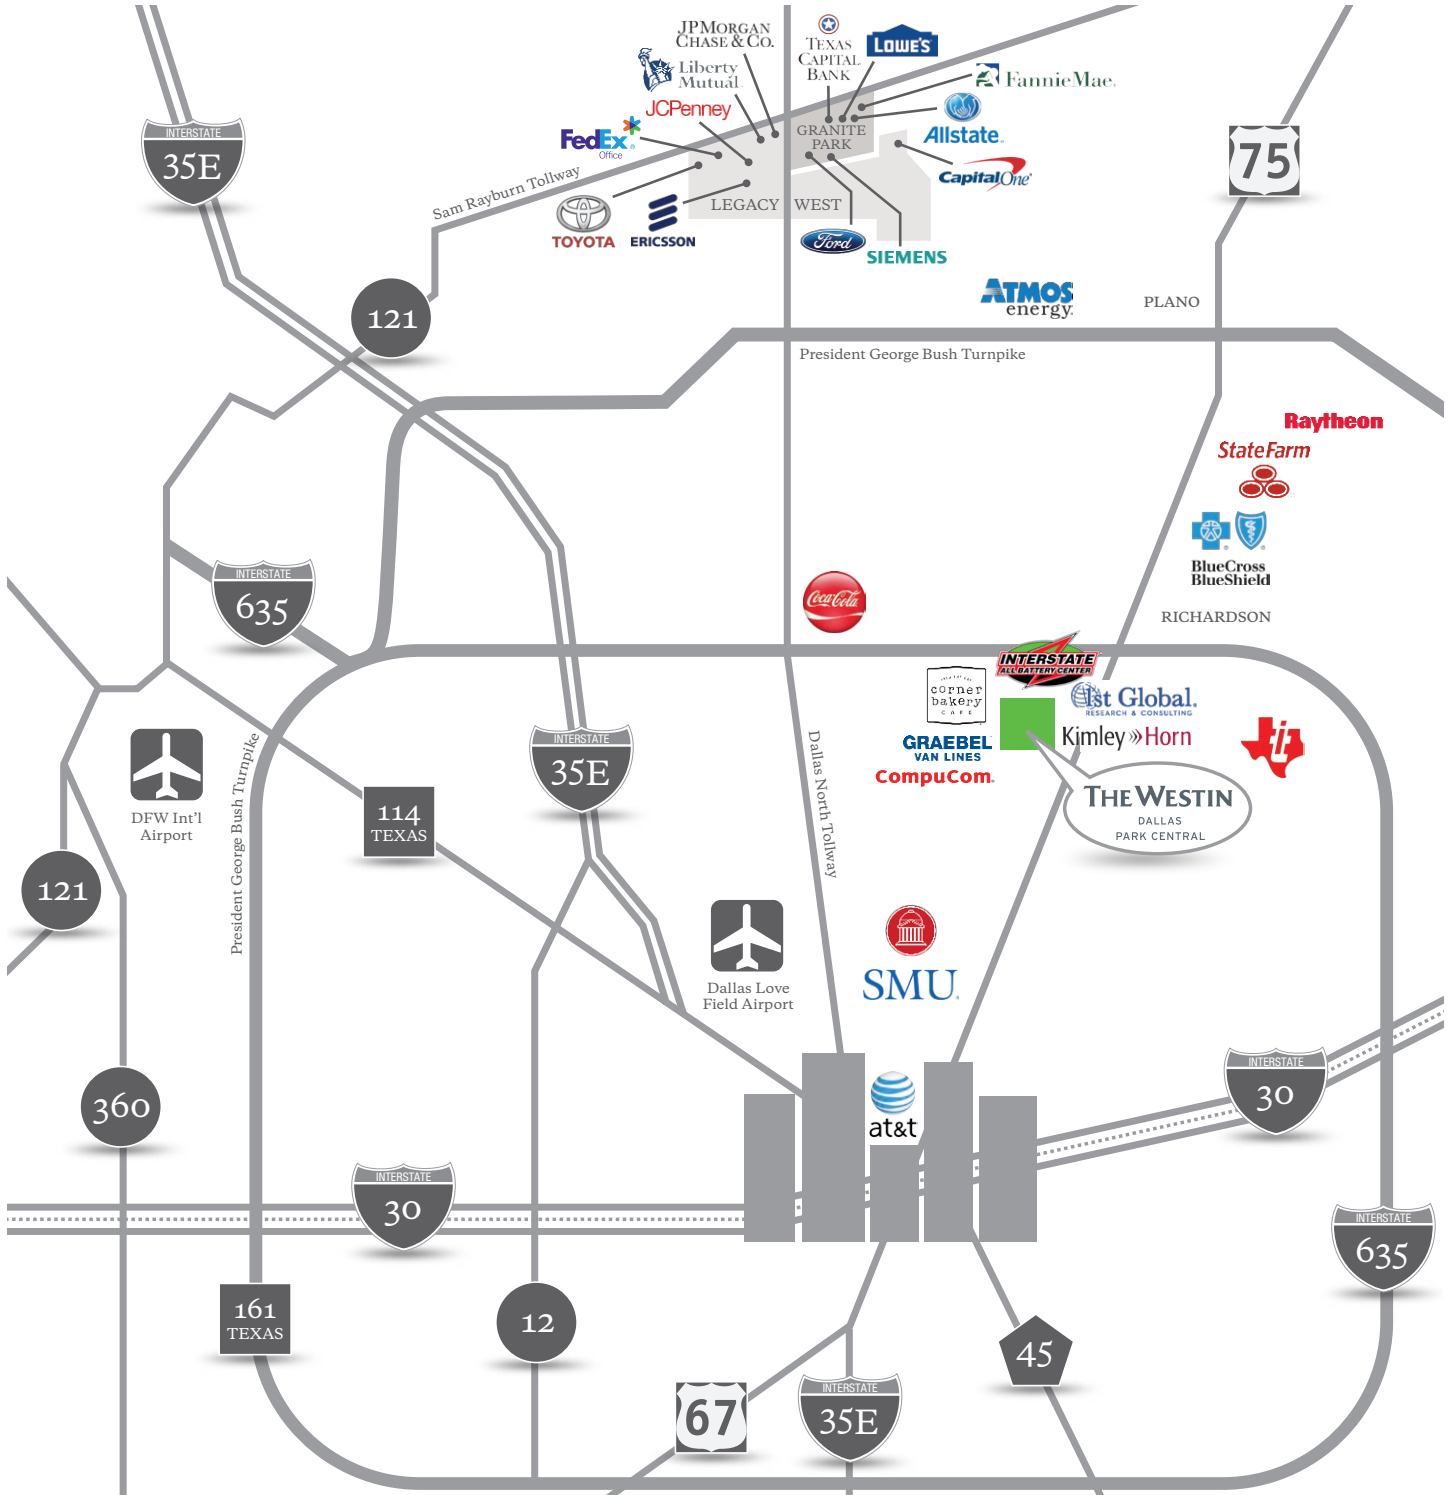

CORPORATE OFFICES