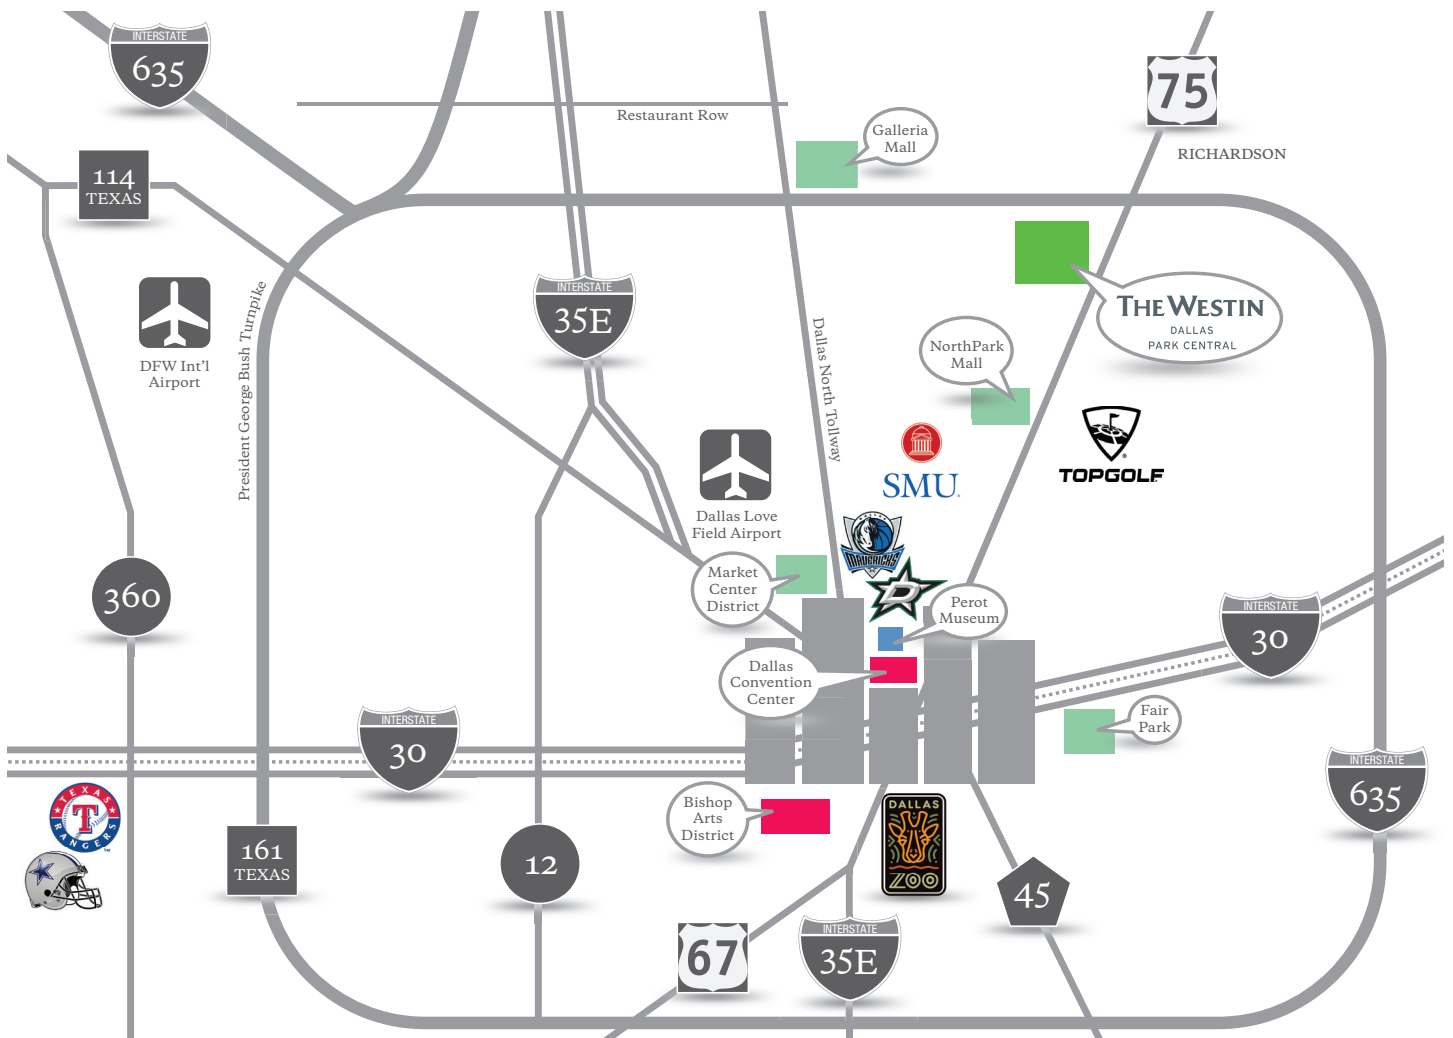

LOCAL RECOMMENDATIONS